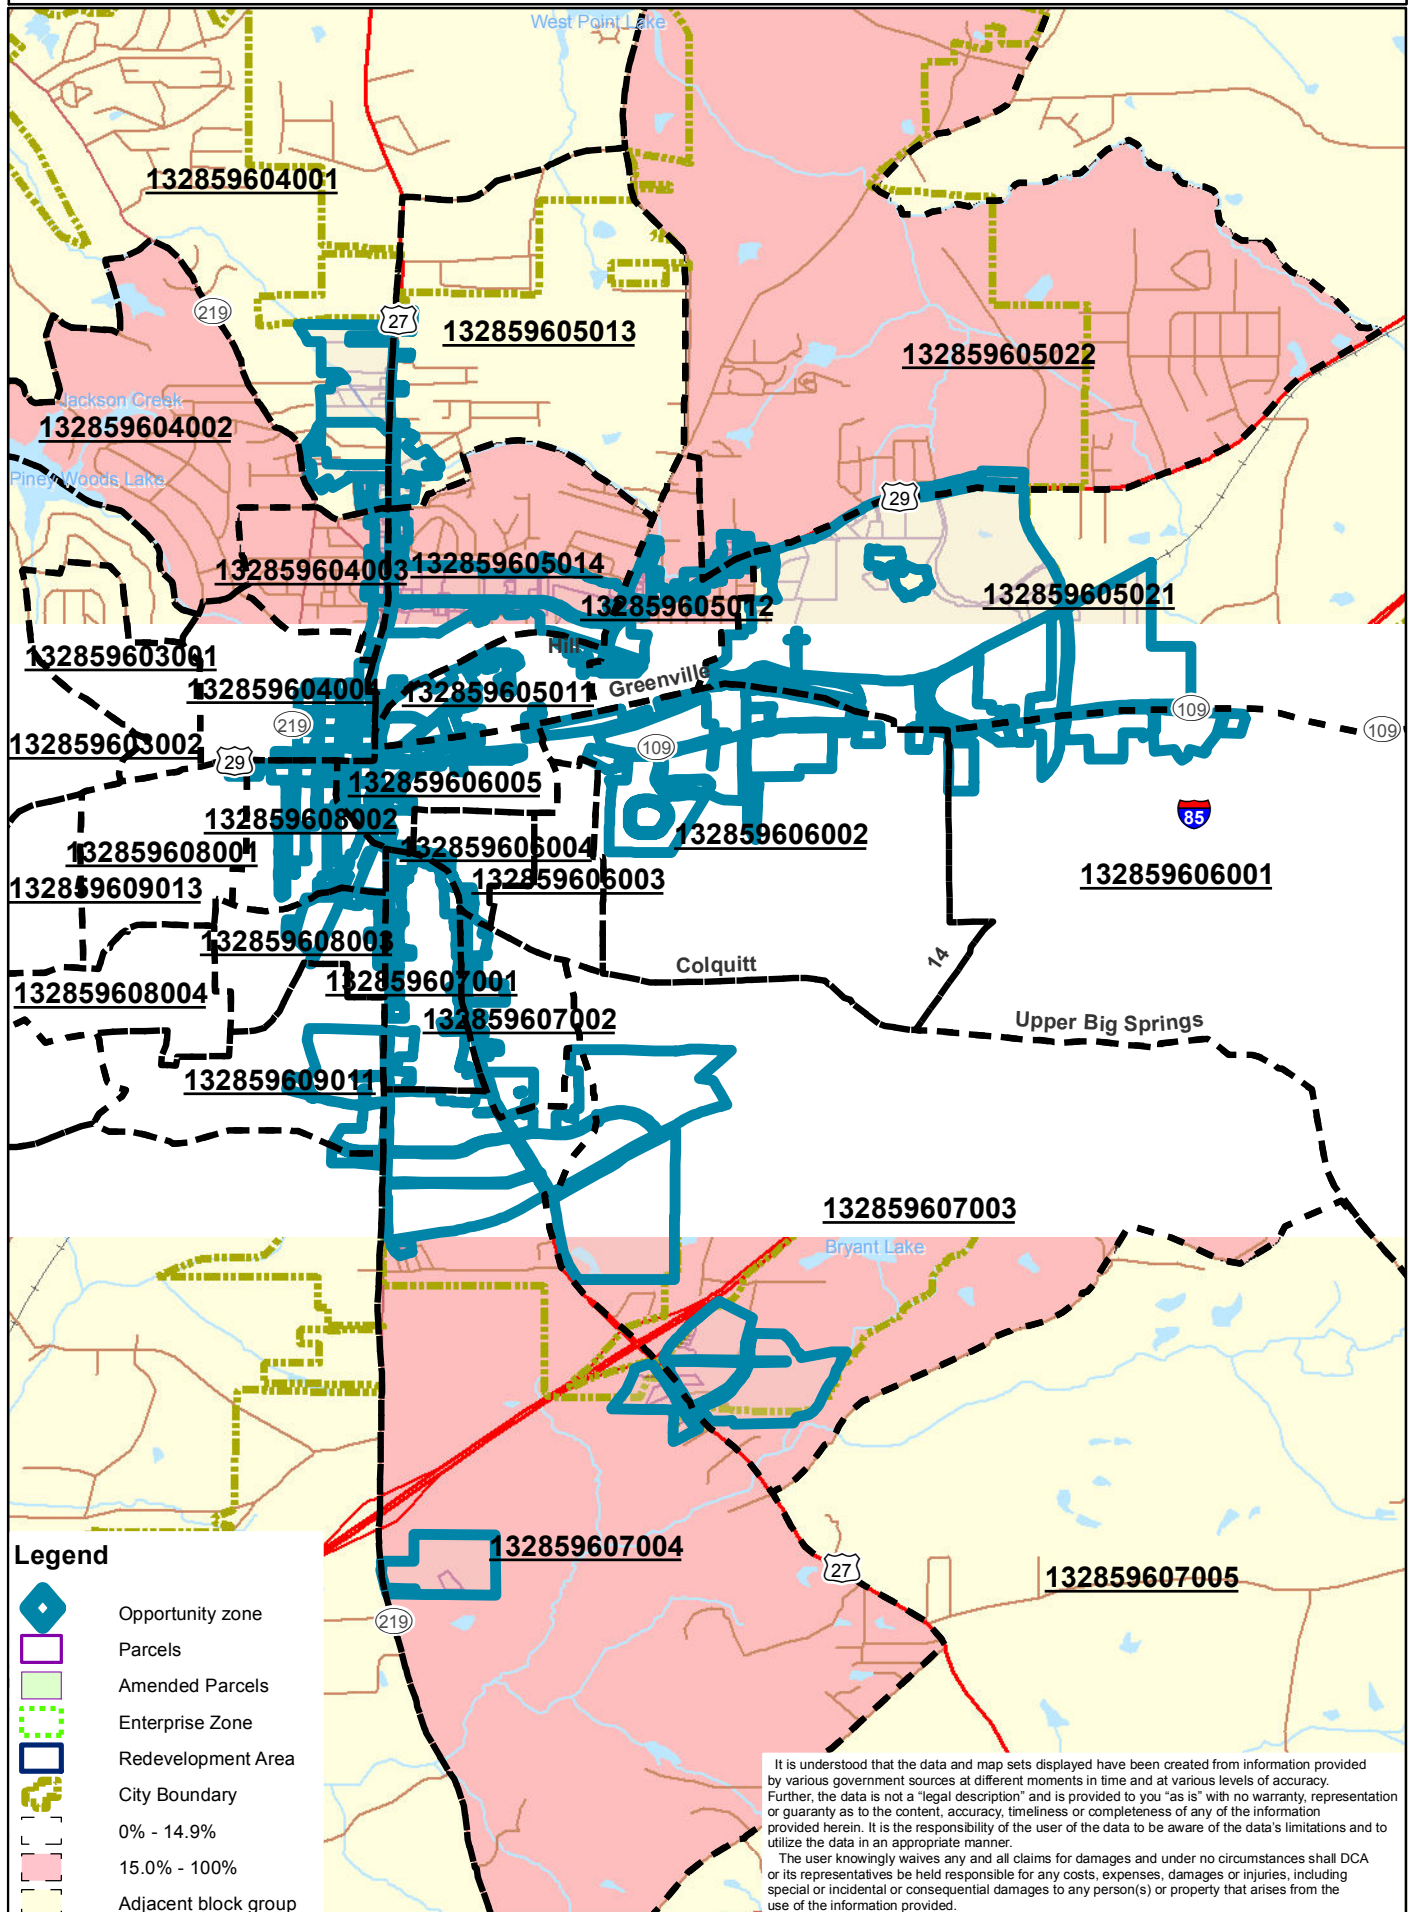

Official Opportunity Zone map for - City of LaGrange

Legend

-  Opportunity zone
-  Parcels
-  Amended Parcels
-  Enterprise Zone
-  Redevelopment Area
-  City Boundary
-  0% - 14.9%
-  15.0% - 100%
-  Adjacent block group

It is understood that the data and map sets displayed have been created from information provided by various government sources at different moments in time and at various levels of accuracy. Further, the data is not a "legal description" and is provided to you "as is" with no warranty, representation or guaranty as to the content, accuracy, timeliness or completeness of any of the information provided herein. It is the responsibility of the user of the data to be aware of the data's limitations and to utilize the data in an appropriate manner.